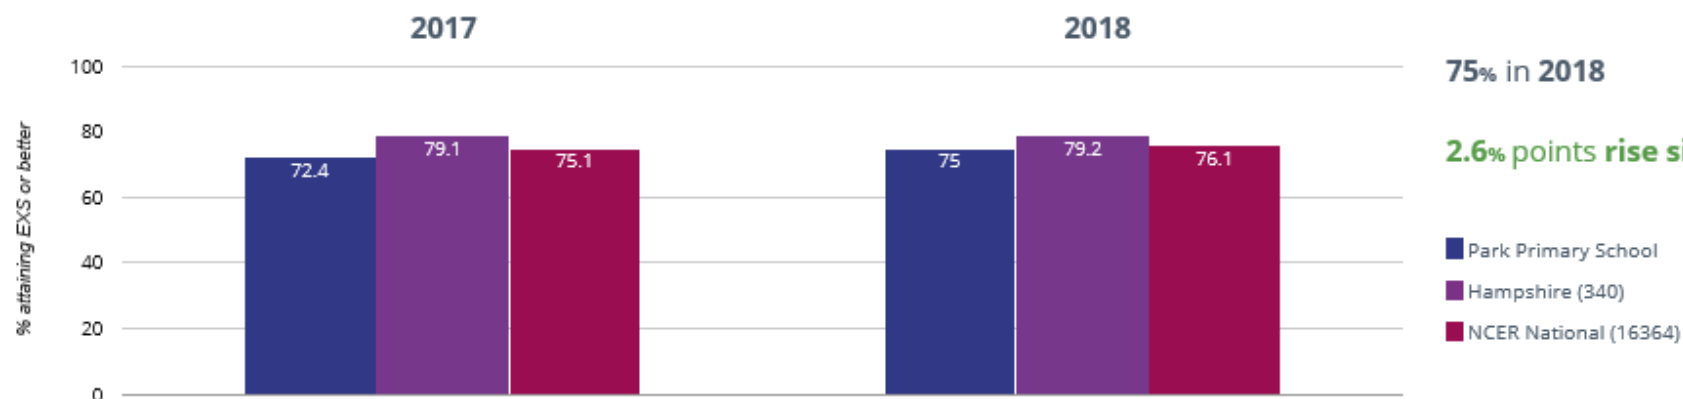

Reading - attaining EXS or better

Reading - attaining GDS

✎ Writing - attaining EXS or better

✎ Writing - attaining GDS

+ Maths - attaining EXS or better

+ Maths - attaining GDS

Science - attaining EXS

80.6% in 2018

1.3% points rise since 2017

- Park Primary School
- Hampshire (340)
- NCER National (16364)

RWM - attaining EXS or better

66.7% in 2018

11.5% points rise since 2017

- Park Primary School
- Hampshire (340)
- NCER National (16364)