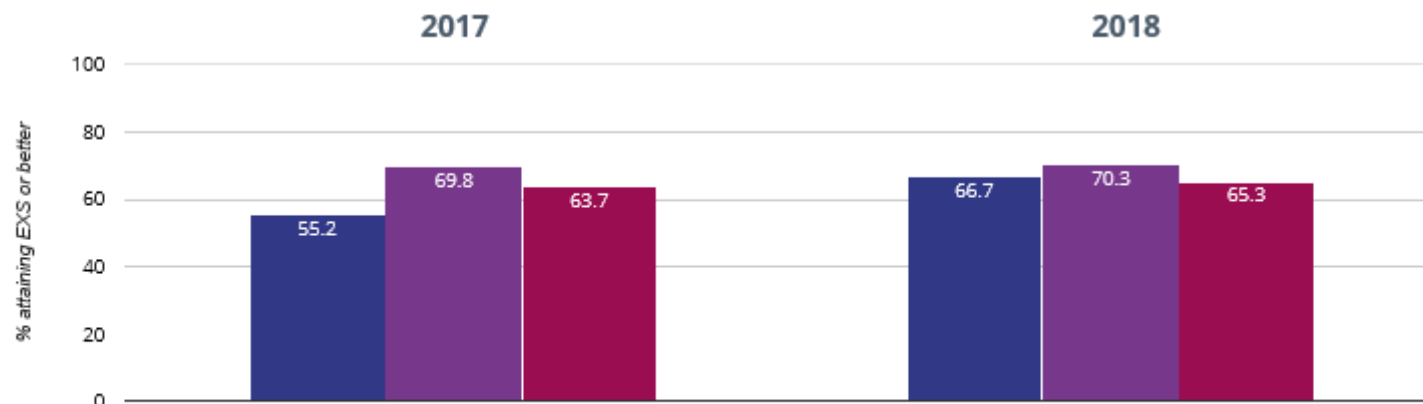

1.3% points rise since 2017

- Park Primary School
- Hampshire (340)
- NCER National (16364)

RWM - attaining EXS or better

66.7% in 2018

11.5% points rise since 2017

- Park Primary School
- Hampshire (340)
- NCER National (16364)