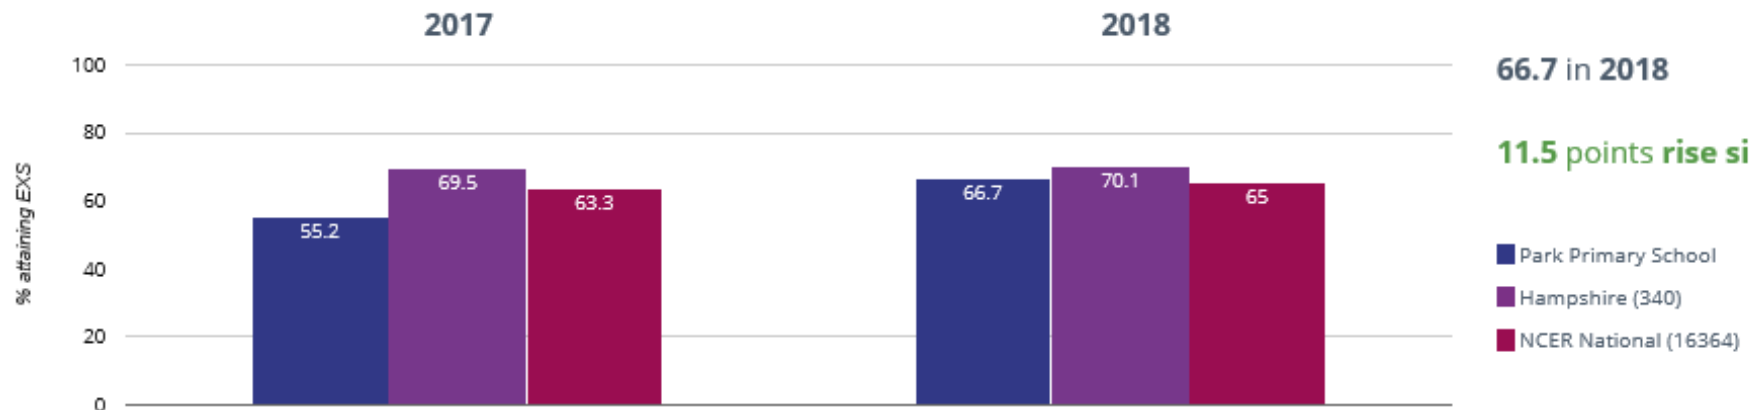

1.3% points rise since 2017

- Park Primary School
- Hampshire (340)
- NCER National (16364)

RWM - attaining EXS or better

66.7% in 2018

11.5% points rise since 2017

- Park Primary School
- Hampshire (340)
- NCER National (16364)

RWM - attaining GDS

5.6% in 2018

2.2% points rise since 2017

Reading, Writing, Maths and Science - attaining EXS

66.7 in 2018

11.5 points rise since 2017