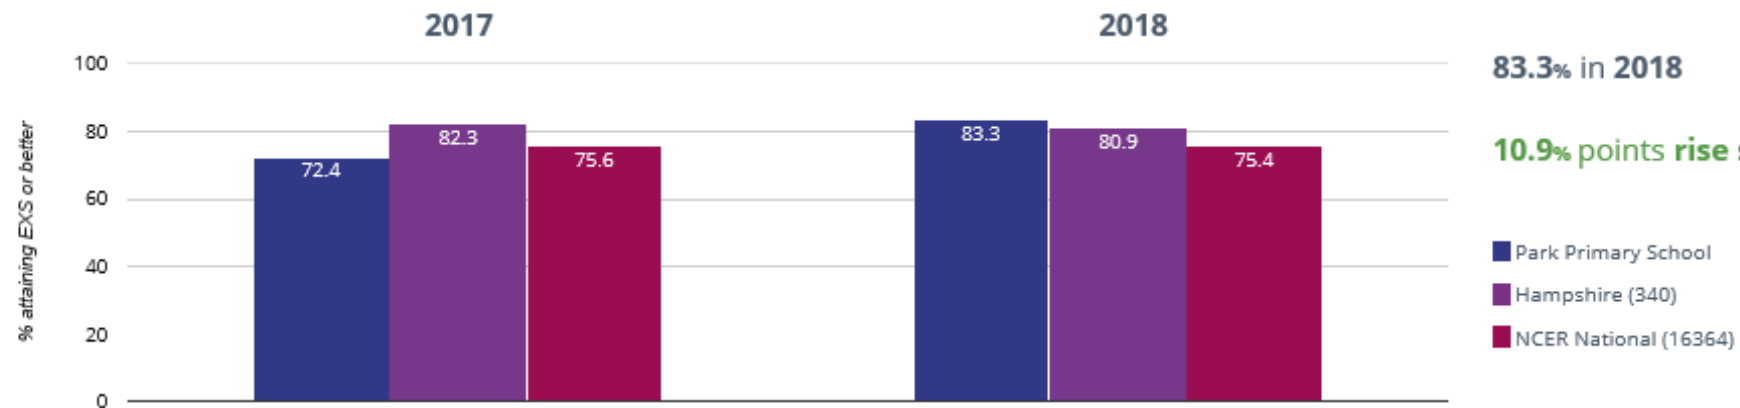

Reading - attaining EXS or better