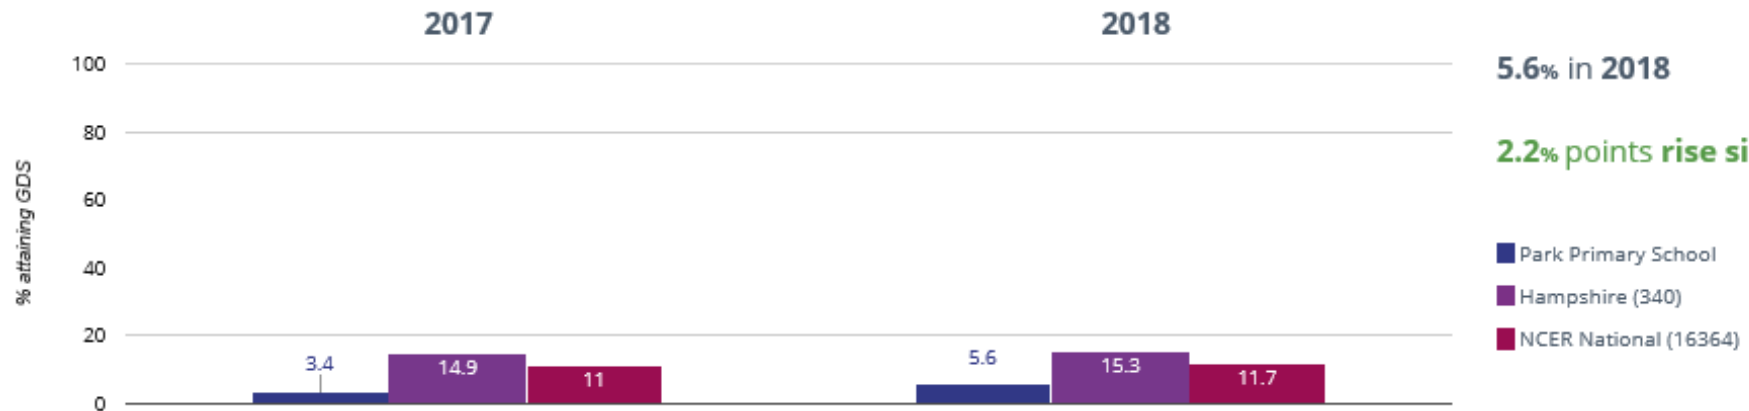

RWM - attaining GDS

5.6% in 2018

2.2% points rise since 2017