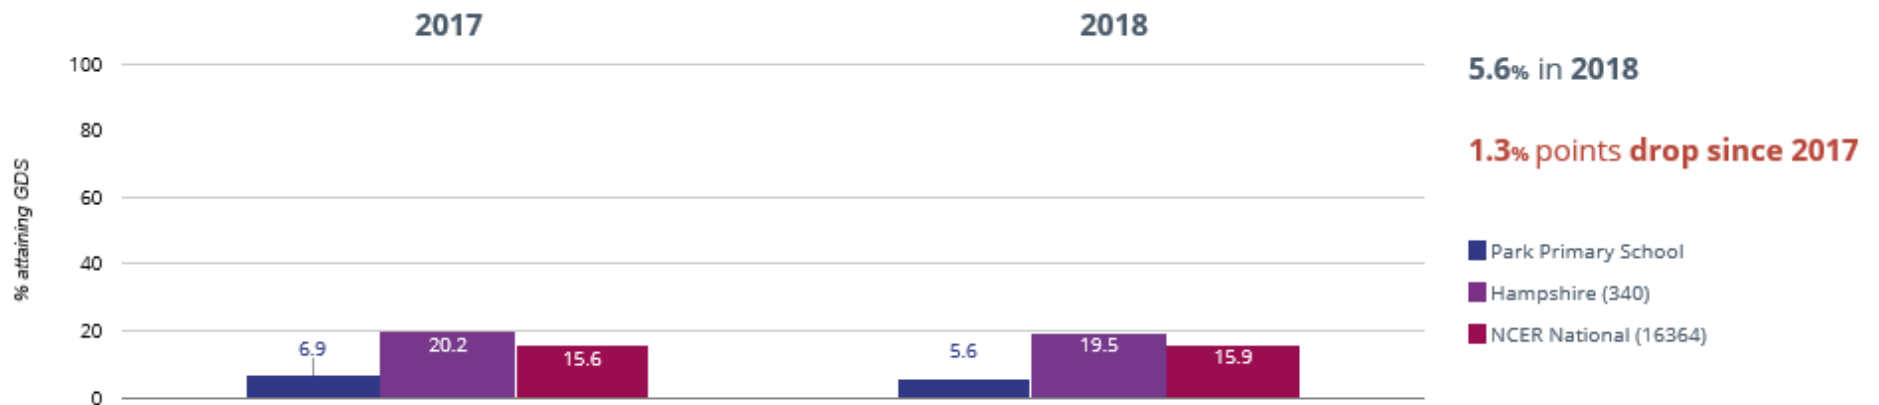

✎ Writing - attaining GDS