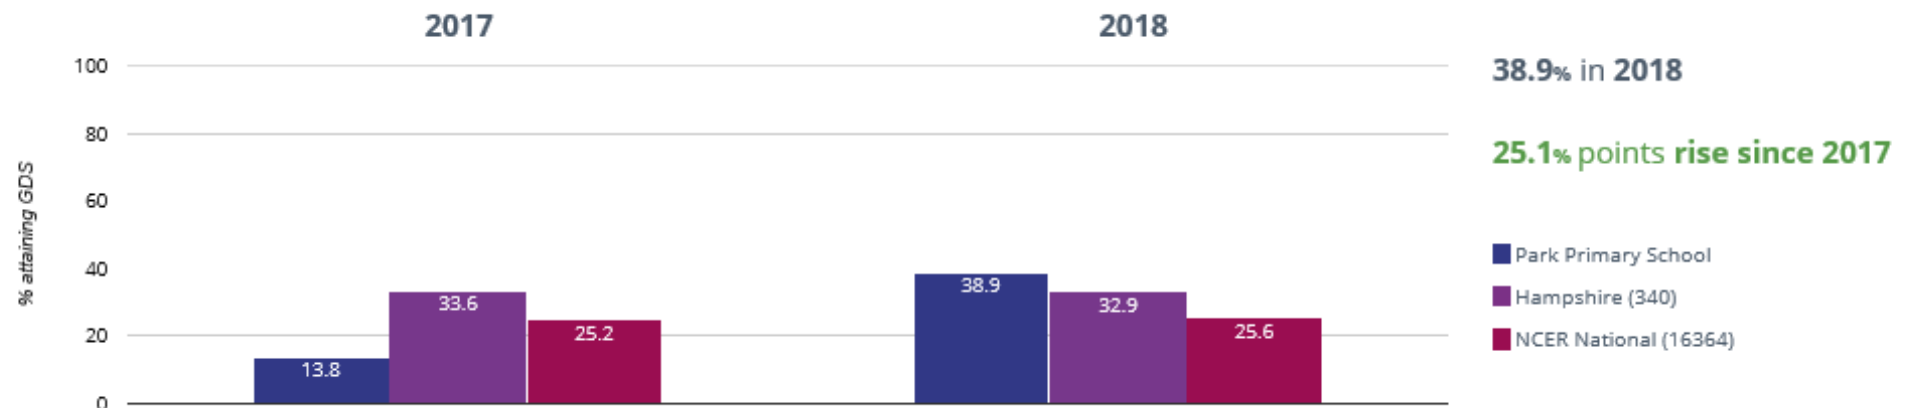

Reading - attaining GDS