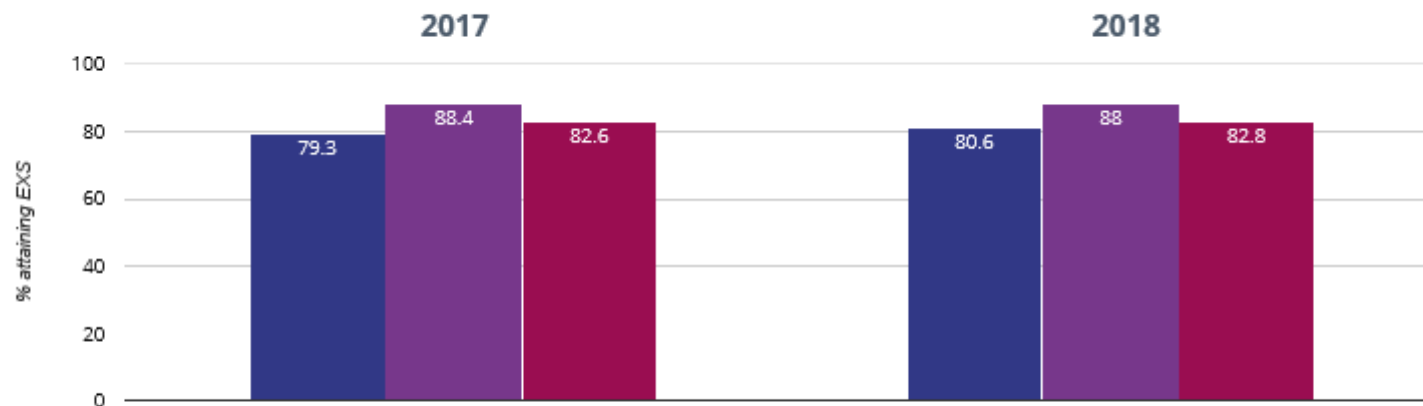

Science - attaining EXS

80.6% in 2018

1.3% points rise since 2017

- Park Primary School
- Hampshire (340)
- NCER National (16364)