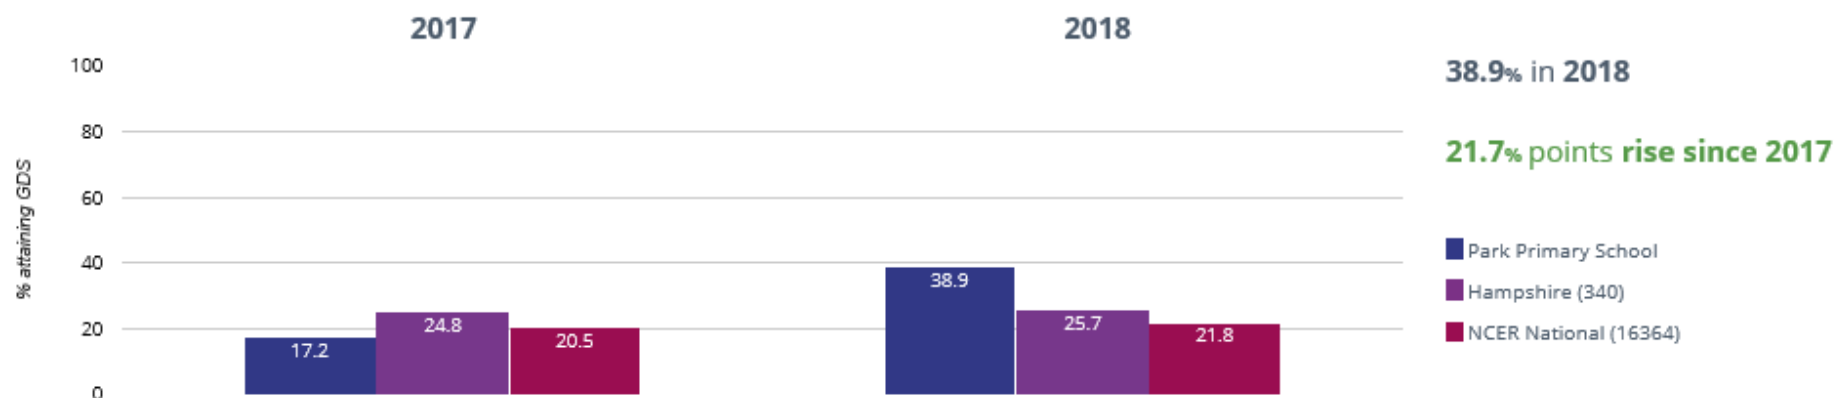

+ Maths - attaining GDS