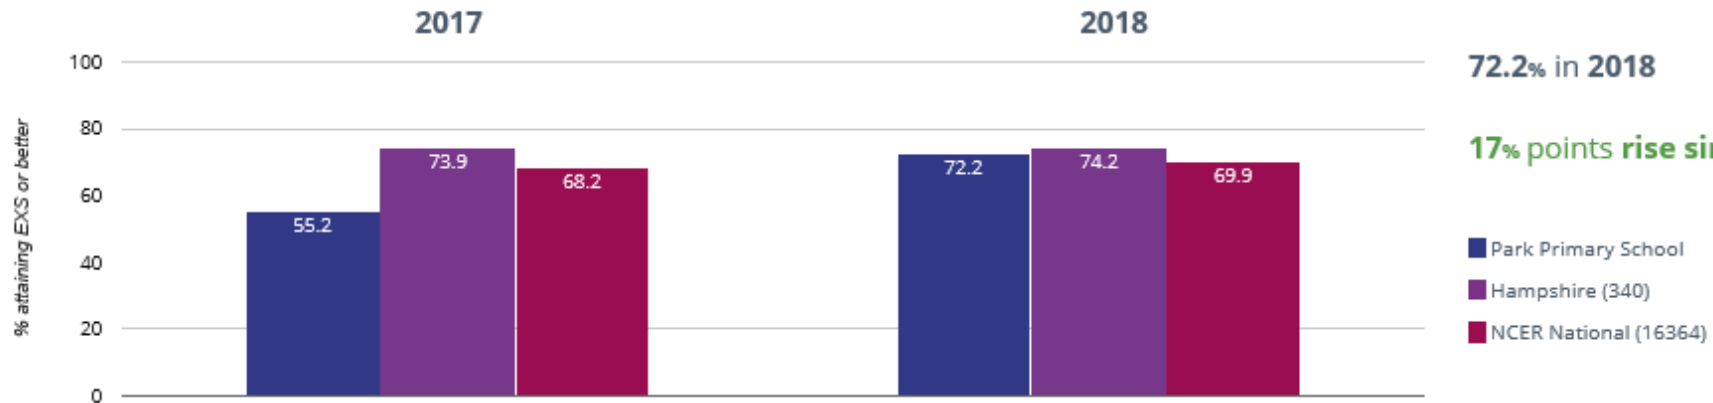

✎ Writing - attaining EXS or better