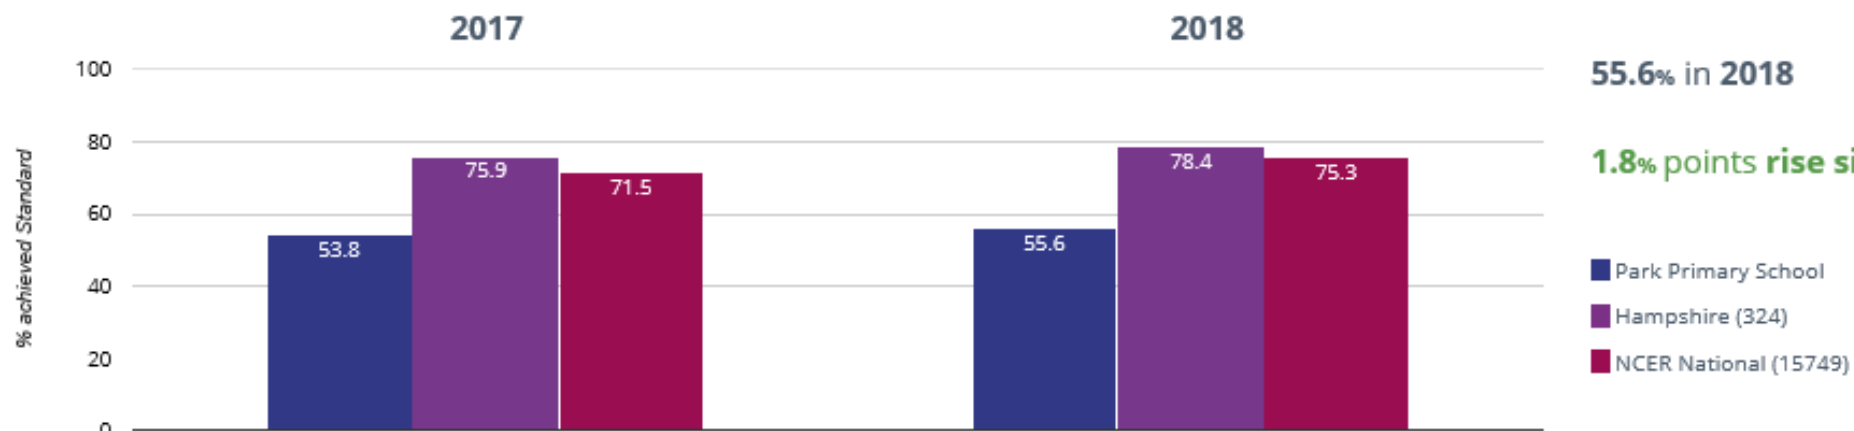

Reading - achieved standard

Reading - high attainers

📖 Reading - average scaled score

101 in 2018

0.8 points drop since 2017

✍️ Writing - achieved standard

74.1% in 2018

6.7% points drop since 2017

⊕ Maths - high attainers

⊕ Maths - average scaled score

? GPS - achieved standard

? GPS - high attainers

GPS - high attainers

GPS - average scaled score

RWM - achieved standard

RWM - high attainers