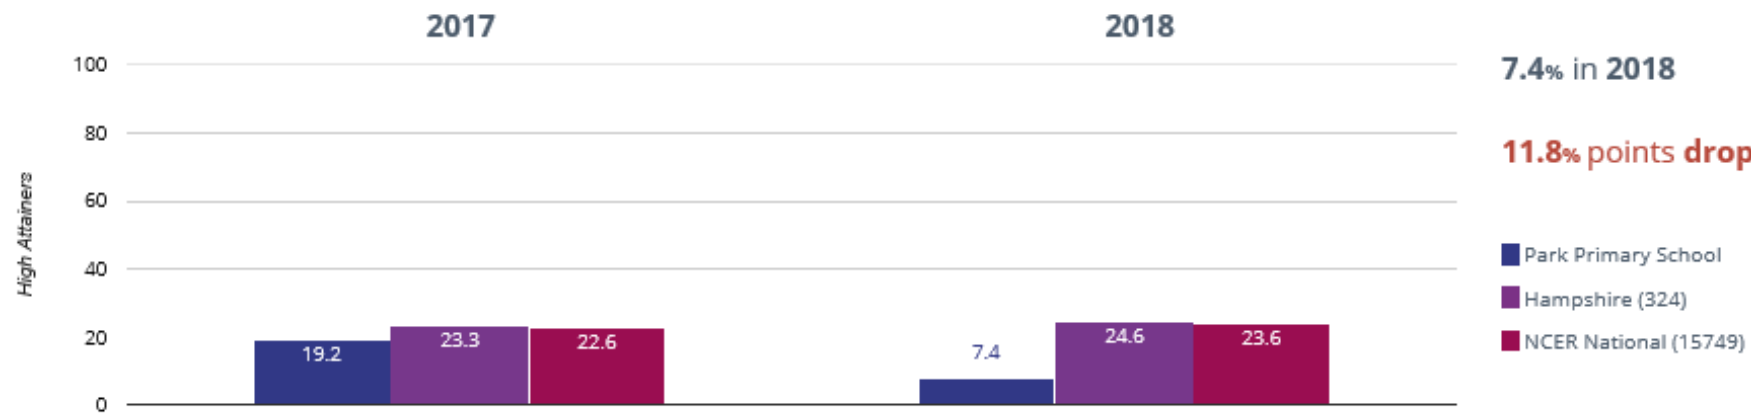

Reading - achieved standard

Reading - high attainers

📖 Reading - average scaled score

101 in 2018

0.8 points drop since 2017

✍️ Writing - achieved standard

74.1% in 2018

6.7% points drop since 2017

⊕ Maths - high attainers

⊕ Maths - average scaled score

? GPS - achieved standard

? GPS - high attainers

GPS - high attainers

GPS - average scaled score

RWM - achieved standard

RWM - high attainers