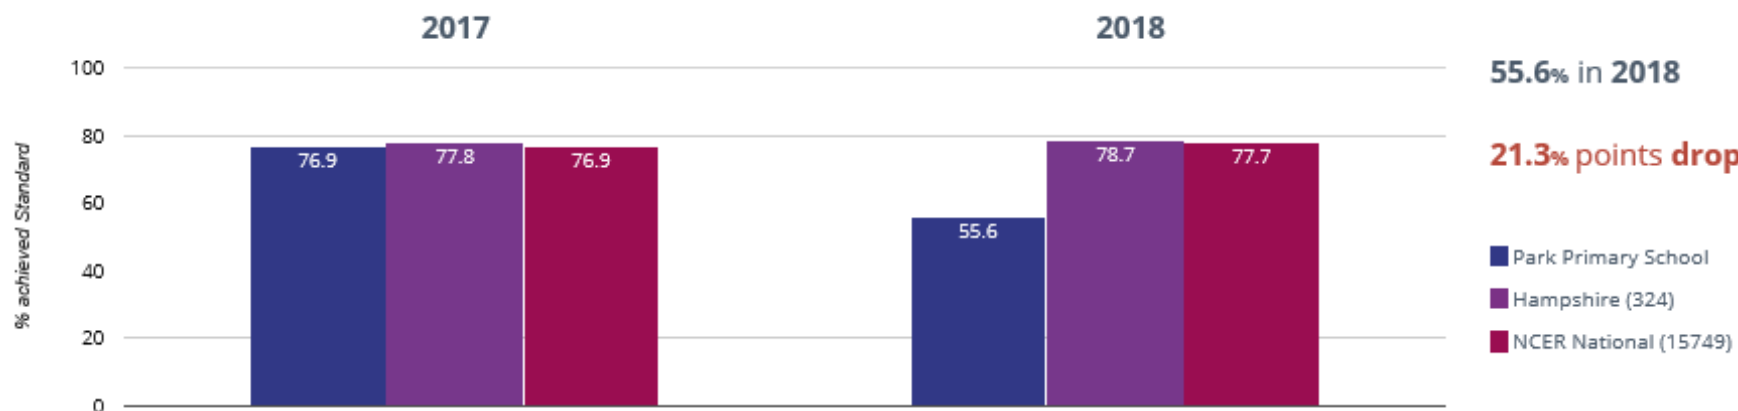

Reading - achieved standard

Reading - high attainers

📖 Reading - average scaled score

101 in 2018

0.8 points drop since 2017

✍️ Writing - achieved standard

74.1% in 2018

6.7% points drop since 2017

⊕ Maths - high attainers

⊕ Maths - average scaled score

? GPS - achieved standard

? GPS - high attainers

GPS - high attainers

GPS - average scaled score

RWM - achieved standard

RWM - high attainers