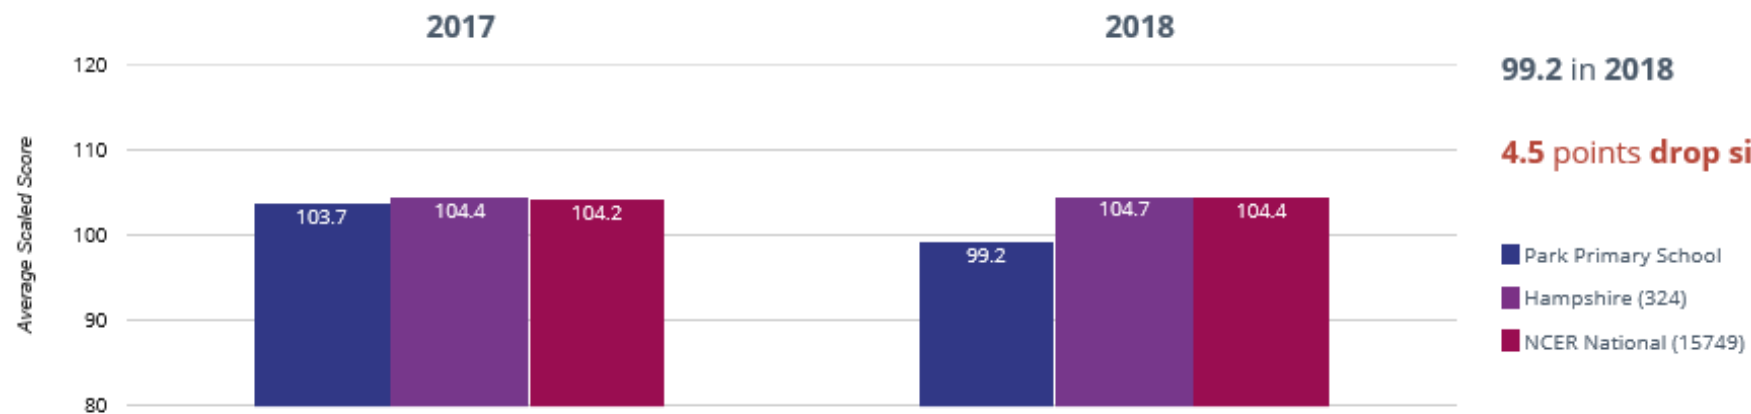

Reading - achieved standard

Reading - high attainers

📖 Reading - average scaled score

101 in 2018

0.8 points drop since 2017

✍️ Writing - achieved standard

74.1% in 2018

6.7% points drop since 2017

⊕ Maths - high attainers

⊕ Maths - average scaled score

? GPS - achieved standard

? GPS - high attainers

GPS - high attainers

GPS - average scaled score

RWM - achieved standard

RWM - high attainers