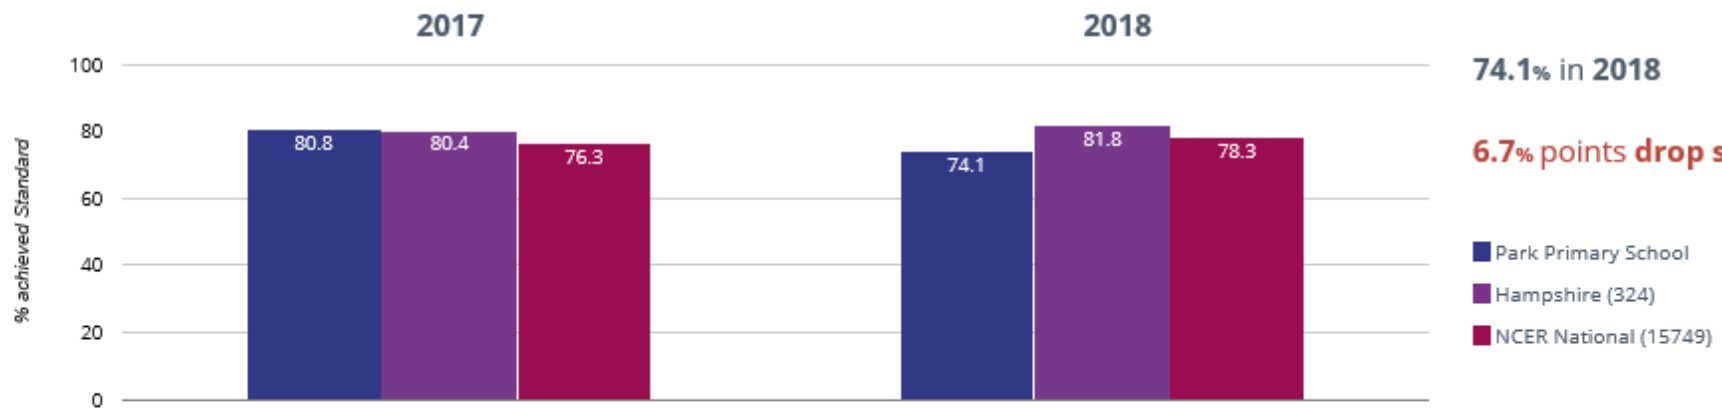

Reading - achieved standard

Reading - high attainers

📖 Reading - average scaled score

101 in 2018

0.8 points drop since 2017

✍️ Writing - achieved standard

74.1% in 2018

6.7% points drop since 2017

⊕ Maths - high attainers

⊕ Maths - average scaled score

? GPS - achieved standard

? GPS - high attainers

GPS - high attainers

GPS - average scaled score

RWM - achieved standard

RWM - high attainers