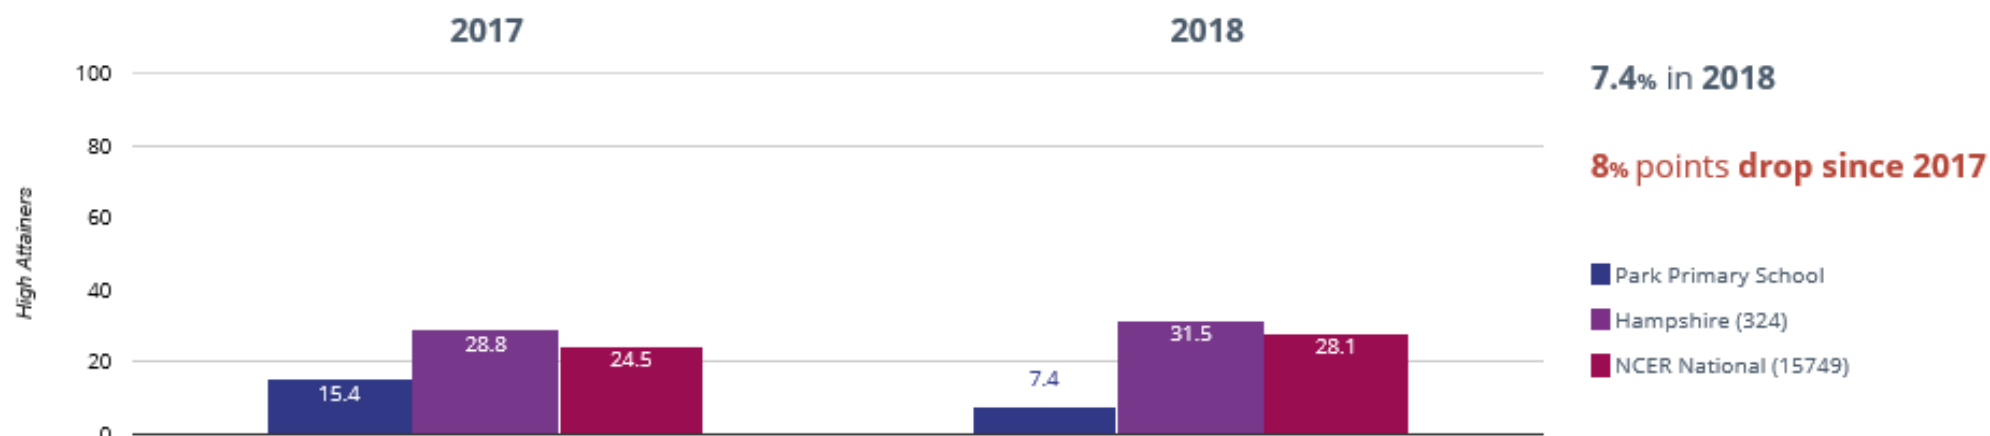

Reading - achieved standard

Reading - high attainers

📖 Reading - average scaled score

101 in 2018

0.8 points drop since 2017

✍️ Writing - achieved standard

74.1% in 2018

6.7% points drop since 2017

⊕ Maths - high attainers

⊕ Maths - average scaled score

? GPS - achieved standard

? GPS - high attainers

GPS - high attainers

GPS - average scaled score

RWM - achieved standard

RWM - high attainers