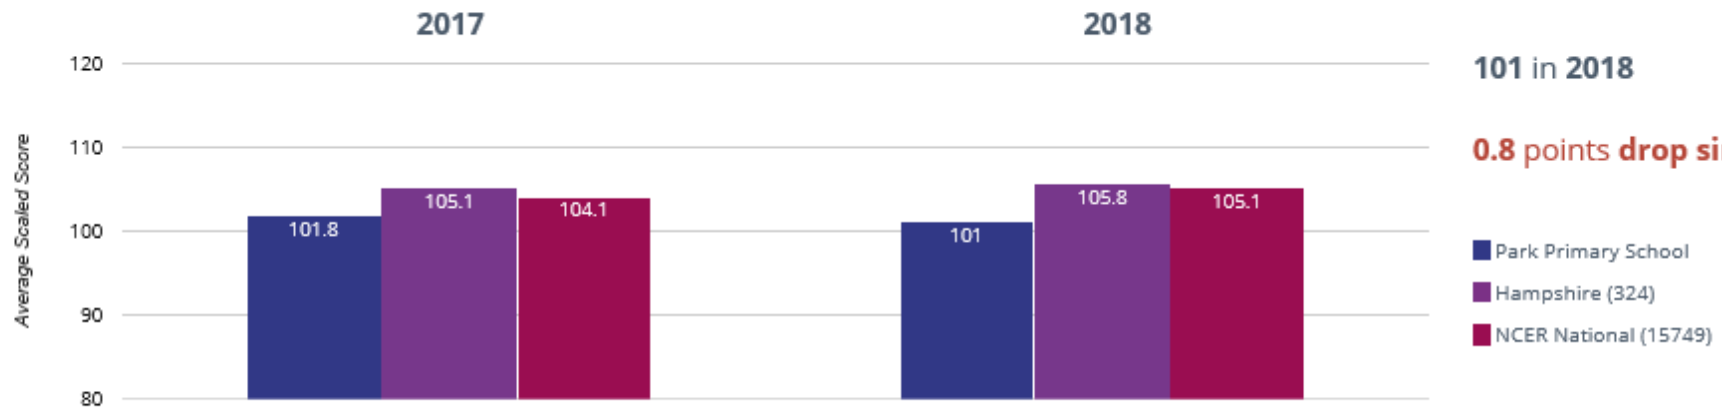

Reading - achieved standard

Reading - high attainers

📖 Reading - average scaled score

101 in 2018

0.8 points drop since 2017

✍️ Writing - achieved standard

74.1% in 2018

6.7% points drop since 2017

⊕ Maths - high attainers

⊕ Maths - average scaled score

? GPS - achieved standard

? GPS - high attainers

GPS - high attainers

GPS - average scaled score

RWM - achieved standard

RWM - high attainers