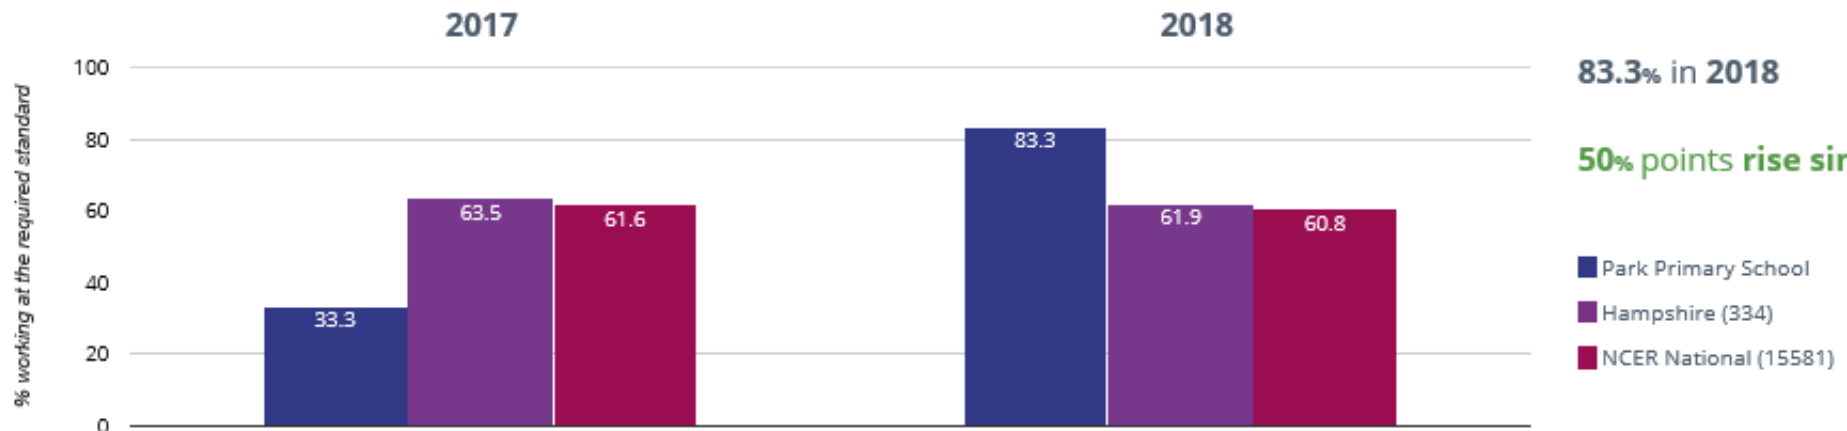

Year 1: Working At

93.5% in 2018

22.4% points rise since 2017

- Park Primary School
- Hampshire (340)
- NCER National (16278)

Year 2: Working At

83.3% in 2018

50% points rise since 2017

- Park Primary School
- Hampshire (334)
- NCER National (15581)