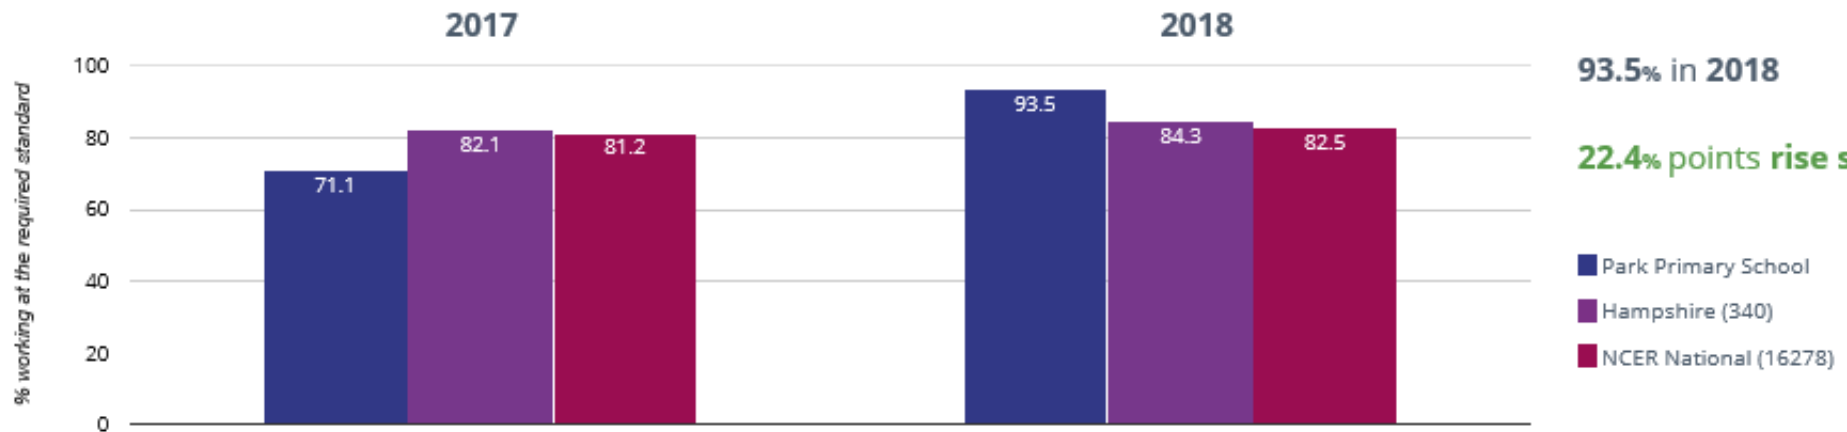

Year 1: Working At

93.5% in 2018

22.4% points rise since 2017

- Park Primary School
- Hampshire (340)
- NCER National (16278)

Year 2: Working At

83.3% in 2018

50% points rise since 2017

- Park Primary School
- Hampshire (334)
- NCER National (15581)