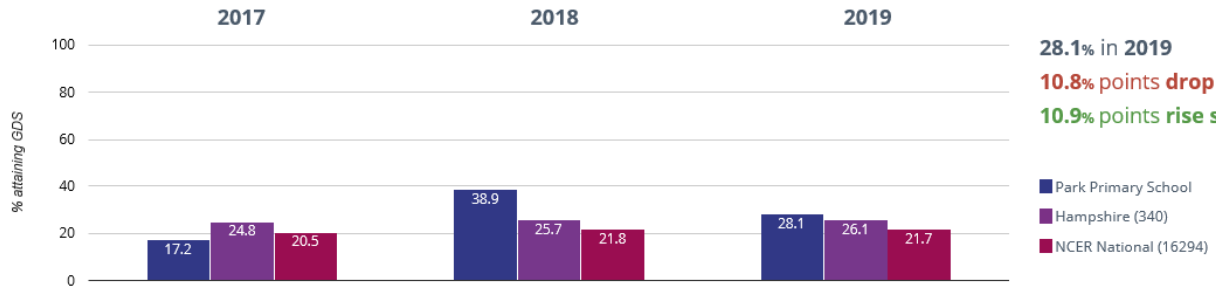

Reading - attaining EXS or better

Reading - attaining GDS

Writing - attaining EXS or better

Writing - attaining GDS

+ Maths - attaining EXS or better

71.9% in 2019
3.1% points drop since 2018
0.5% points drop since 2017

+ Maths - attaining GDS

28.1% in 2019
10.8% points drop since 2018
10.9% points rise since 2017

Science - attaining EXS

78.1% in 2019
2.5% points drop since 2018
1.2% points drop since 2017

RWM - attaining EXS or better