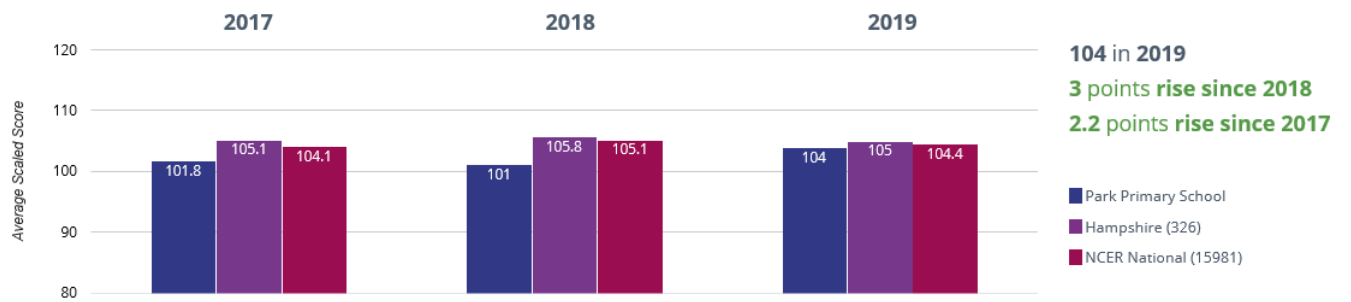

Reading, Writing, Maths and Science - attaining EXS

53.1 in 2019

13.6 points drop since 2018

2.1 points drop since 2017

■ Park Primary School

■ Hampshire (340)

■ NCER National (16294)

KS2 DATA

Reading - achieved standard

Reading - high attainers

Reading - average scaled score

Writing - achieved standard

✍ Writing - high attainers

12.5% in 2019
1.4% points rise since 2018
1% points rise since 2017