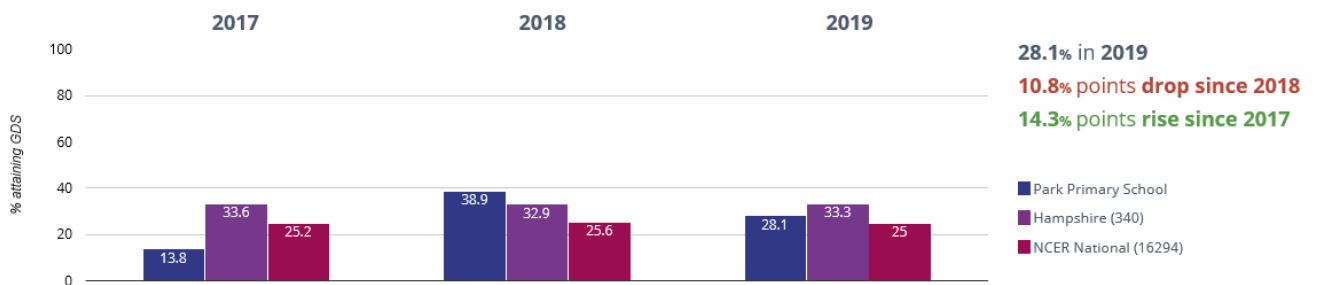

Reading - attaining GDS