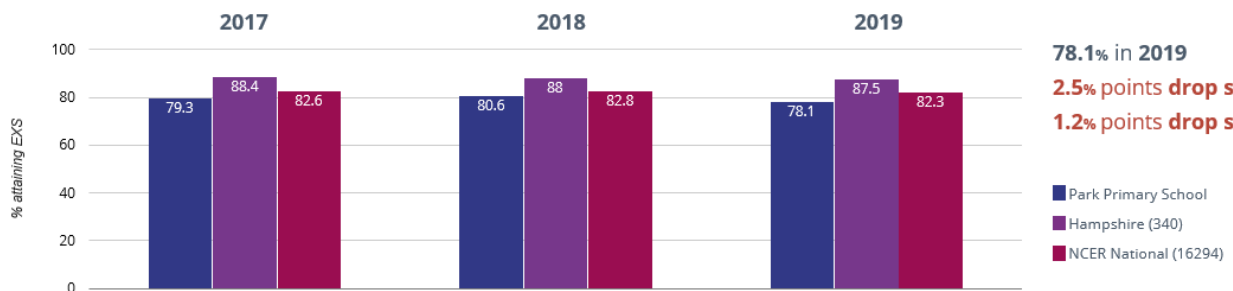

Reading - attaining EXS or better

Reading - attaining GDS

Writing - attaining EXS or better

Writing - attaining GDS

+ Maths - attaining EXS or better

71.9% in 2019
3.1% points drop since 2018
0.5% points drop since 2017

+ Maths - attaining GDS

28.1% in 2019
10.8% points drop since 2018
10.9% points rise since 2017

Science - attaining EXS

78.1% in 2019
2.5% points drop since 2018
1.2% points drop since 2017

RWM - attaining EXS or better