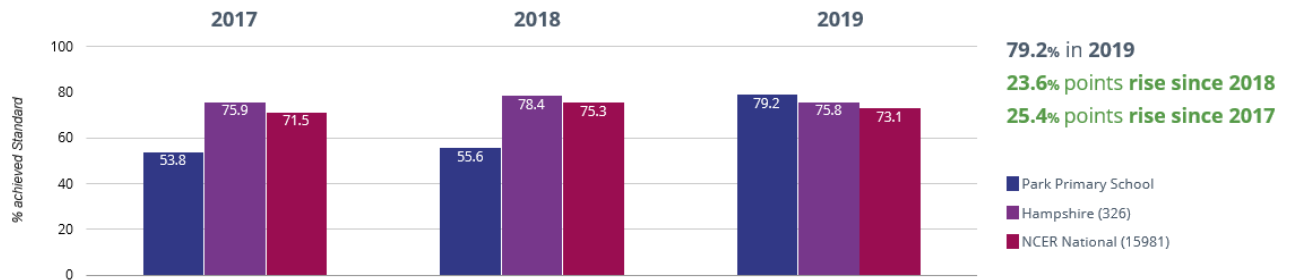

Reading, Writing, Maths and Science - attaining EXS

53.1 in 2019

13.6 points drop since 2018

2.1 points drop since 2017

■ Park Primary School

■ Hampshire (340)

■ NCER National (16294)

KS2 DATA

Reading - achieved standard

Reading - high attainers

Reading - average scaled score

Writing - achieved standard

✍ Writing - high attainers

12.5% in 2019
1.4% points rise since 2018
1% points rise since 2017