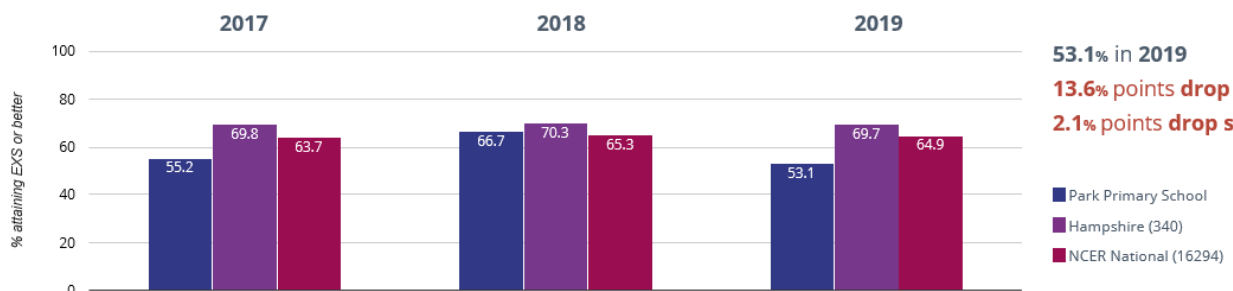

+ Maths - attaining GDS

28.1% in 2019
10.8% points drop since 2018
10.9% points rise since 2017

Science - attaining EXS

78.1% in 2019
2.5% points drop since 2018
1.2% points drop since 2017

RWM - attaining EXS or better

53.1% in 2019
13.6% points drop since 2018
2.1% points drop since 2017

RWM - attaining GDS

12.5% in 2019

6.9% points rise since 2018

9.1% points rise since 2017

■ Park Primary School

■ Hampshire (340)

■ NCER National (16294)