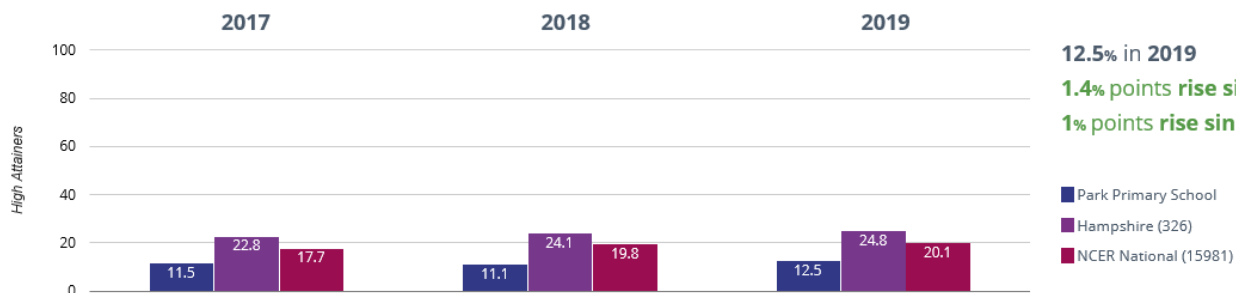

Reading - achieved standard

Reading - high attainers

Reading - average scaled score

Writing - achieved standard

✍ Writing - high attainers

12.5% in 2019
1.4% points rise since 2018
1% points rise since 2017