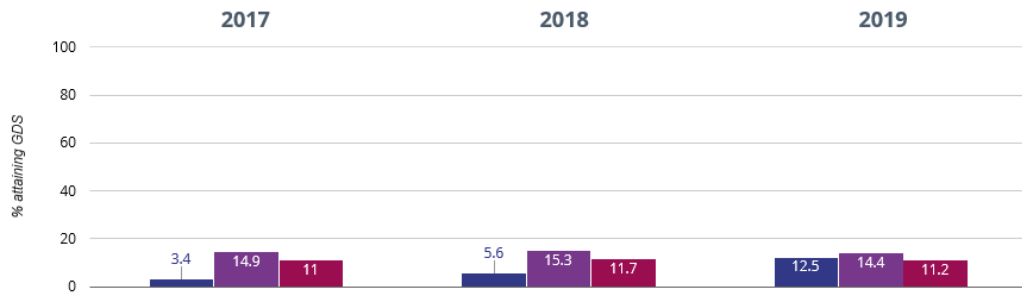

+ Maths - attaining GDS

28.1% in 2019
10.8% points drop since 2018
10.9% points rise since 2017

Science - attaining EXS

78.1% in 2019
2.5% points drop since 2018
1.2% points drop since 2017

RWM - attaining EXS or better

53.1% in 2019
13.6% points drop since 2018
2.1% points drop since 2017

RWM - attaining GDS

12.5% in 2019

6.9% points rise since 2018

9.1% points rise since 2017

■ Park Primary School

■ Hampshire (340)

■ NCER National (16294)