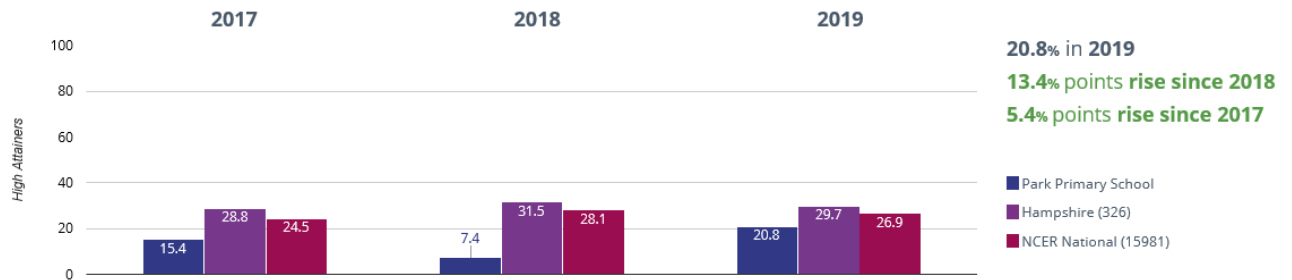

Reading, Writing, Maths and Science - attaining EXS

53.1 in 2019

13.6 points drop since 2018

2.1 points drop since 2017

■ Park Primary School

■ Hampshire (340)

■ NCER National (16294)

KS2 DATA

Reading - achieved standard

Reading - high attainers

Reading - average scaled score

Writing - achieved standard

✍ Writing - high attainers

12.5% in 2019
1.4% points rise since 2018
1% points rise since 2017