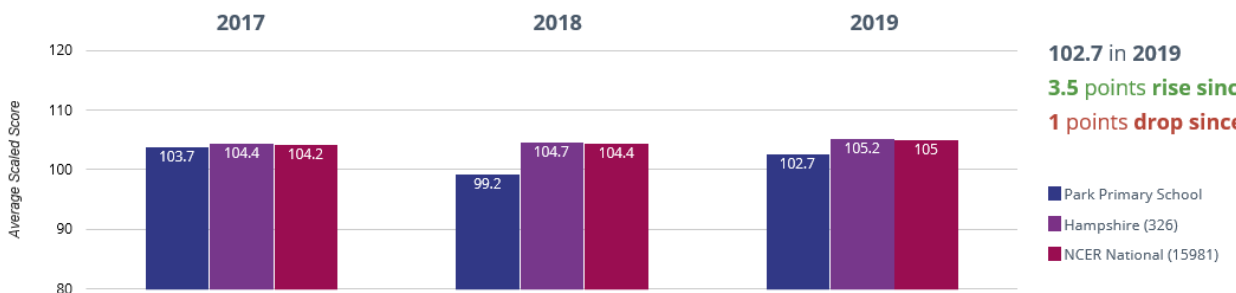

Reading - achieved standard

Reading - high attainers

Reading - average scaled score

Writing - achieved standard

✍ Writing - high attainers

12.5% in 2019
1.4% points rise since 2018
1% points rise since 2017

■ Park Primary School
 ■ Hampshire (326)
 ■ NCER National (15981)

+ Maths - achieved standard

79.2% in 2019
31.1% points rise since 2018
10% points rise since 2017

■ Park Primary School
 ■ Hampshire (326)
 ■ NCER National (15981)

+ Maths - high attainers

4.2% in 2019
3.2% points drop since 2018
15% points drop since 2017

■ Park Primary School
 ■ Hampshire (326)
 ■ NCER National (15981)

+ Maths - average scaled score

102.7 in 2019
3.5 points rise since 2018
1 points drop since 2017