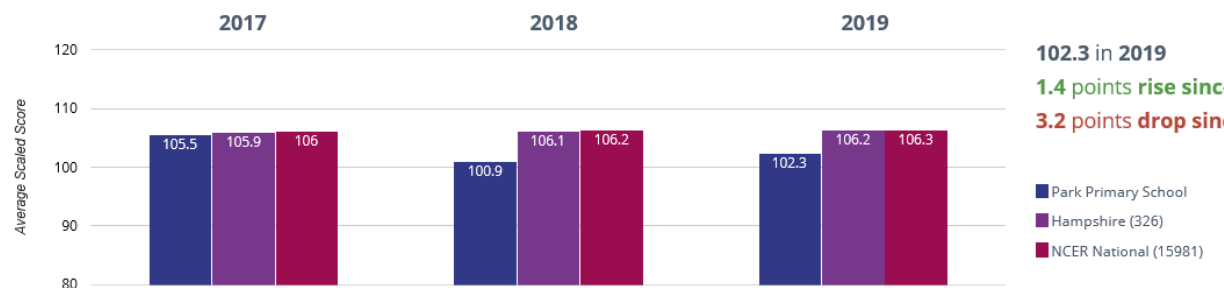

+ Maths - high attainers

4.2% in 2019
3.2% points drop since 2018
15% points drop since 2017

■ Park Primary School
 ■ Hampshire (326)
 ■ NCER National (15981)

+ Maths - average scaled score

102.7 in 2019
3.5 points rise since 2018
1 points drop since 2017

■ Park Primary School
 ■ Hampshire (326)
 ■ NCER National (15981)

? GPS - achieved standard

70.8% in 2019
15.2% points rise since 2018
6.1% points drop since 2017

? GPS - high attainers

12.5% in 2019
5.1% points rise since 2018
22.1% points drop since 2017

? GPS - average scaled score

102.3 in 2019
1.4 points rise since 2018
3.2 points drop since 2017

RWM - achieved standard

70.8% in 2019
33.8% points rise since 2018
24.6% points rise since 2017

RWM - high attainers