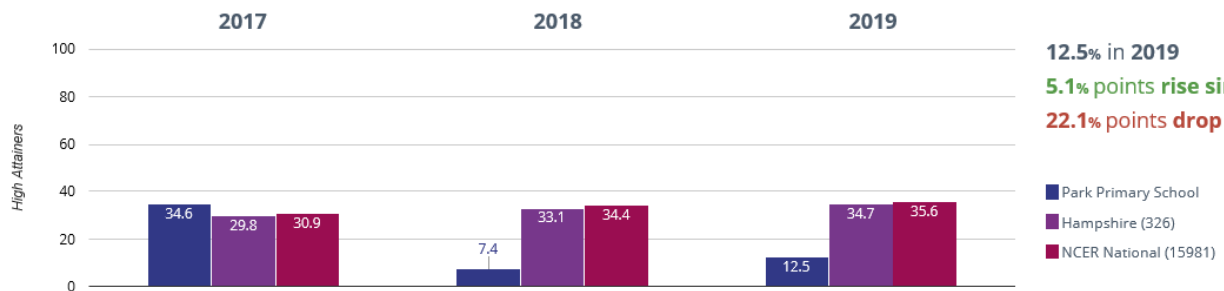

? GPS - high attainers

12.5% in 2019
5.1% points rise since 2018
22.1% points drop since 2017