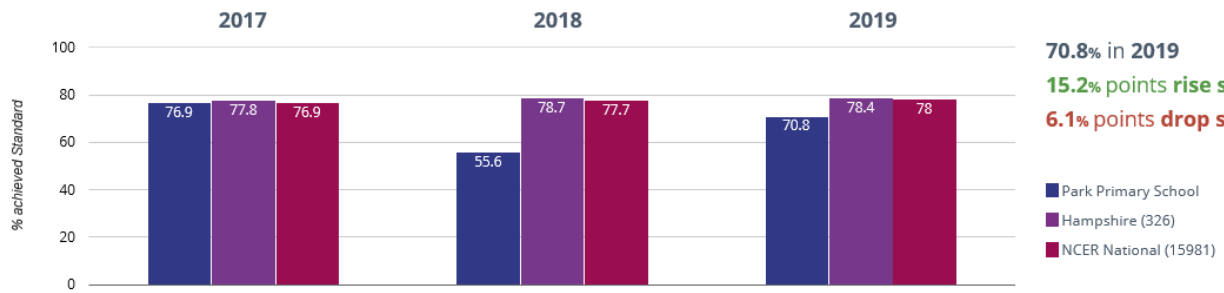

+ Maths - high attainers

4.2% in 2019
3.2% points drop since 2018
15% points drop since 2017

■ Park Primary School
 ■ Hampshire (326)
 ■ NCER National (15981)

+ Maths - average scaled score

102.7 in 2019
3.5 points rise since 2018
1 points drop since 2017

■ Park Primary School
 ■ Hampshire (326)
 ■ NCER National (15981)

? GPS - achieved standard

70.8% in 2019
15.2% points rise since 2018
6.1% points drop since 2017

? GPS - high attainers

12.5% in 2019
5.1% points rise since 2018
22.1% points drop since 2017