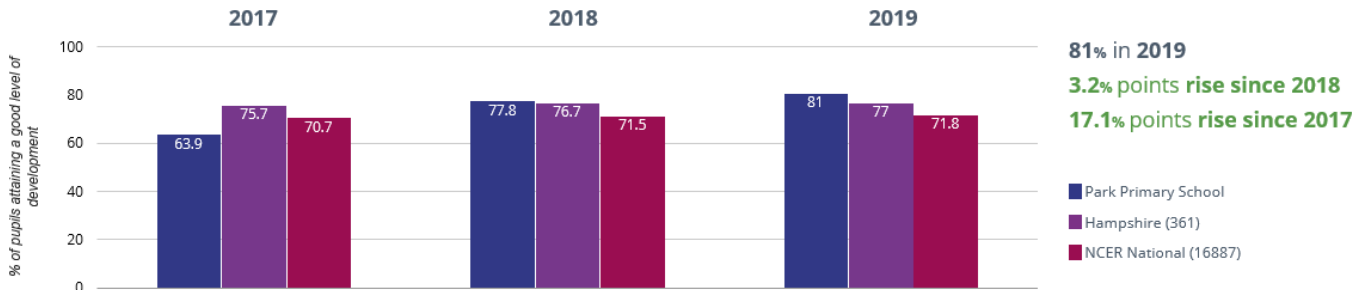

Park Primary School

End of Key Stage Headline Data - 2019

EYFS DATA

★ Good Level Of Development

📈 Average Total Points Score

Year 1 Phonics

📊 Year 1: Working At

KS1 DATA