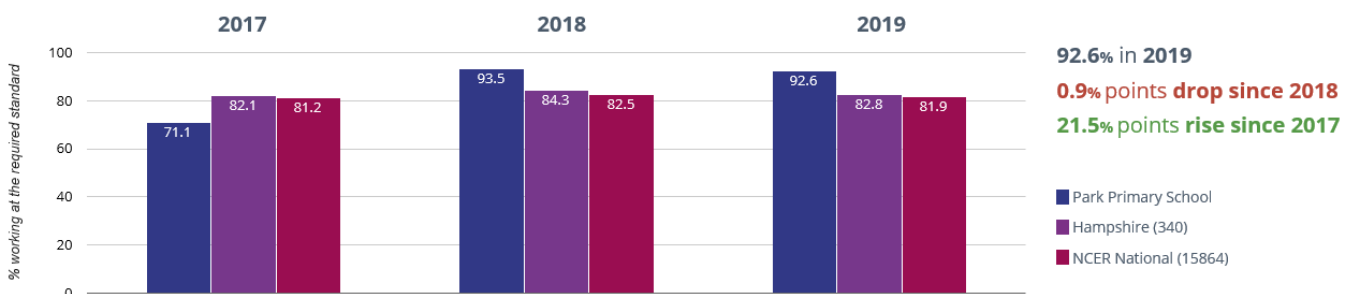

Park Primary School

End of Key Stage Headline Data - 2019

EYFS DATA

★ Good Level Of Development

📈 Average Total Points Score

Year 1 Phonics

📊 Year 1: Working At

KS1 DATA