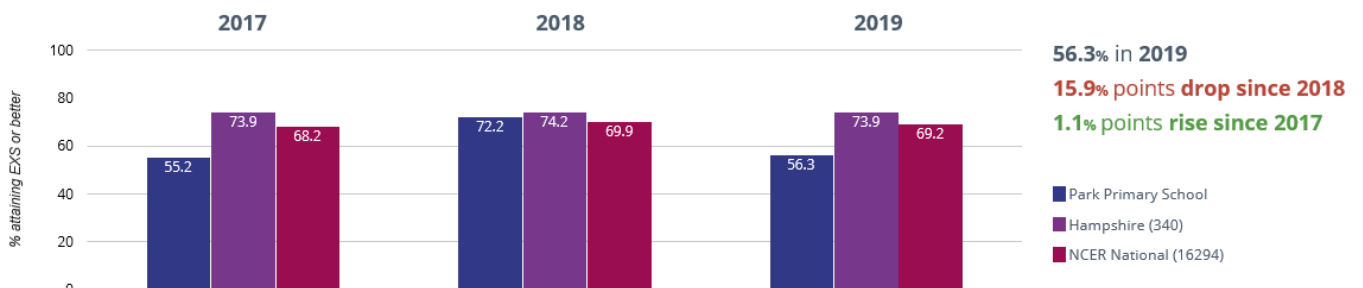

Writing - attaining EXS or better