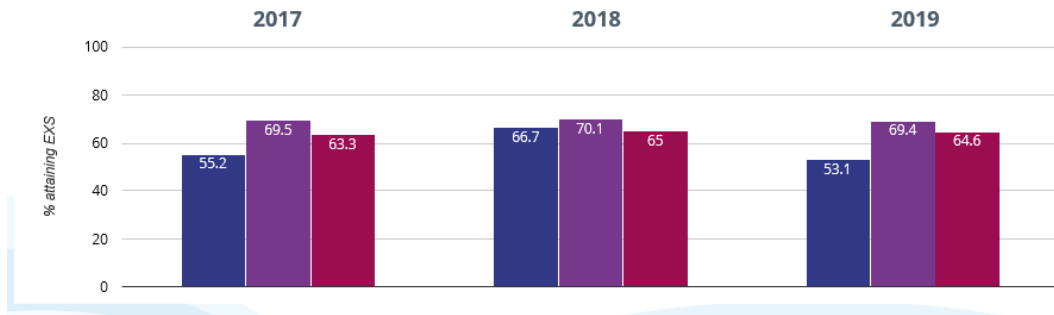

Reading, Writing, Maths and Science - attaining EXS

53.1 in 2019

13.6 points drop since 2018

2.1 points drop since 2017

■ Park Primary School

■ Hampshire (340)

■ NCER National (16294)