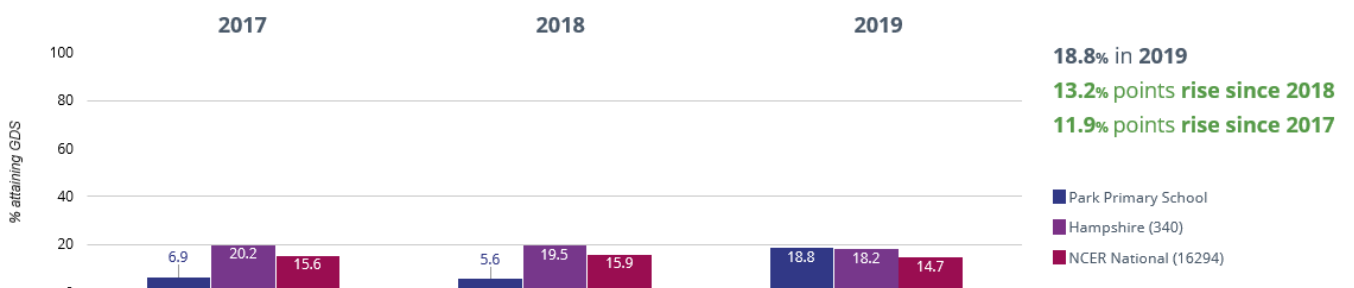

Reading - attaining EXS or better

Reading - attaining GDS

Writing - attaining EXS or better

Writing - attaining GDS

+ Maths - attaining EXS or better

71.9% in 2019
3.1% points drop since 2018
0.5% points drop since 2017

+ Maths - attaining GDS

28.1% in 2019
10.8% points drop since 2018
10.9% points rise since 2017

Science - attaining EXS

78.1% in 2019
2.5% points drop since 2018
1.2% points drop since 2017

RWM - attaining EXS or better