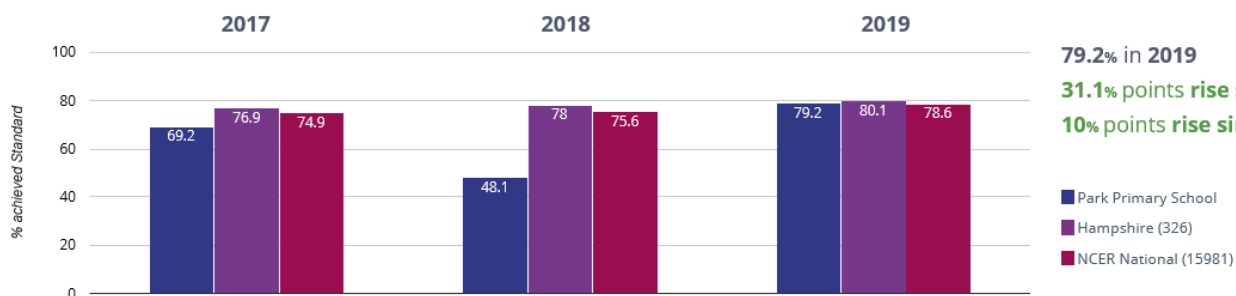

Reading - achieved standard

Reading - high attainers

Reading - average scaled score

Writing - achieved standard

✍ Writing - high attainers

12.5% in 2019
1.4% points rise since 2018
1% points rise since 2017

■ Park Primary School
 ■ Hampshire (326)
 ■ NCER National (15981)

+ Maths - achieved standard

79.2% in 2019
31.1% points rise since 2018
10% points rise since 2017

■ Park Primary School
 ■ Hampshire (326)
 ■ NCER National (15981)