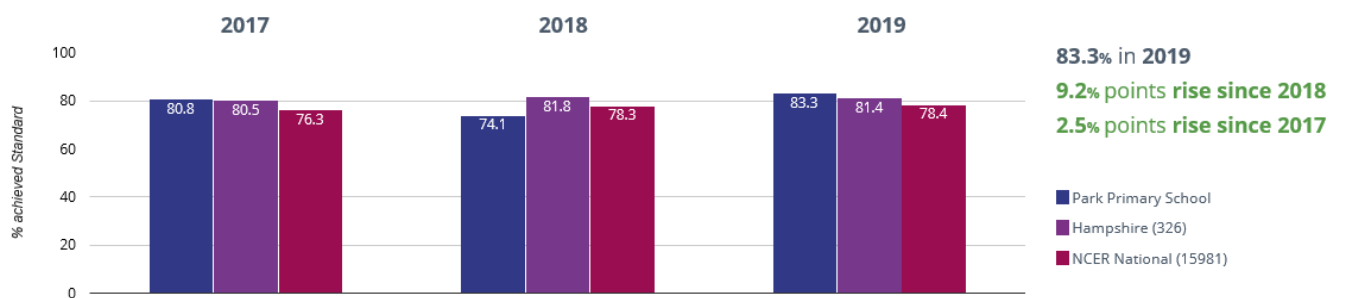

Reading - achieved standard

Reading - high attainers

Reading - average scaled score

Writing - achieved standard

✍ Writing - high attainers

12.5% in 2019
1.4% points rise since 2018
1% points rise since 2017