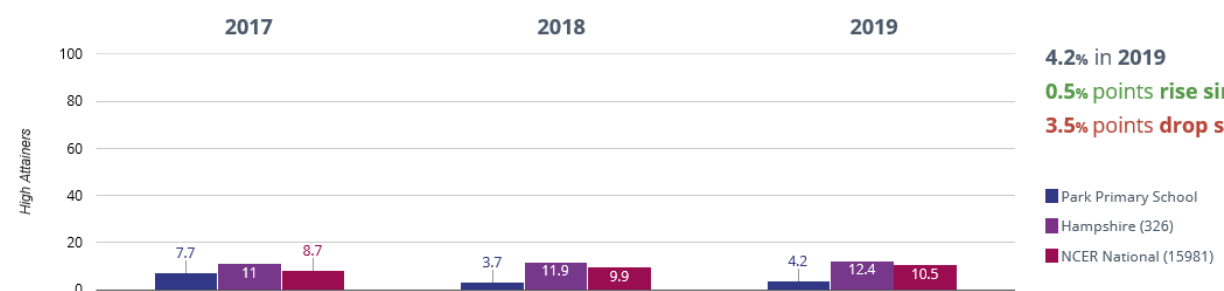

? GPS - average scaled score

102.3 in 2019
1.4 points rise since 2018
3.2 points drop since 2017

RWM - achieved standard

70.8% in 2019
33.8% points rise since 2018
24.6% points rise since 2017

RWM - high attainers

4.2% in 2019
0.5% points rise since 2018
3.5% points drop since 2017