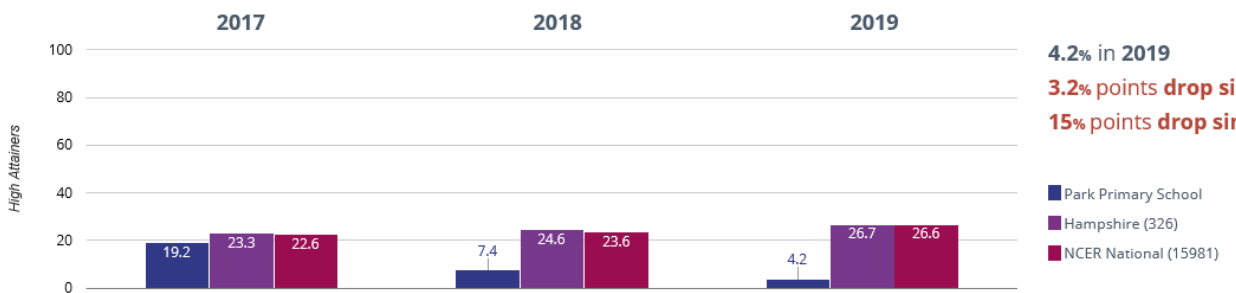

Reading - achieved standard

Reading - high attainers

Reading - average scaled score

Writing - achieved standard

✍ Writing - high attainers

12.5% in 2019
1.4% points rise since 2018
1% points rise since 2017

■ Park Primary School
 ■ Hampshire (326)
 ■ NCER National (15981)

+ Maths - achieved standard

79.2% in 2019
31.1% points rise since 2018
10% points rise since 2017

■ Park Primary School
 ■ Hampshire (326)
 ■ NCER National (15981)

+ Maths - high attainers

4.2% in 2019
3.2% points drop since 2018
15% points drop since 2017

■ Park Primary School
 ■ Hampshire (326)
 ■ NCER National (15981)

+ Maths - average scaled score

102.7 in 2019
3.5 points rise since 2018
1 points drop since 2017