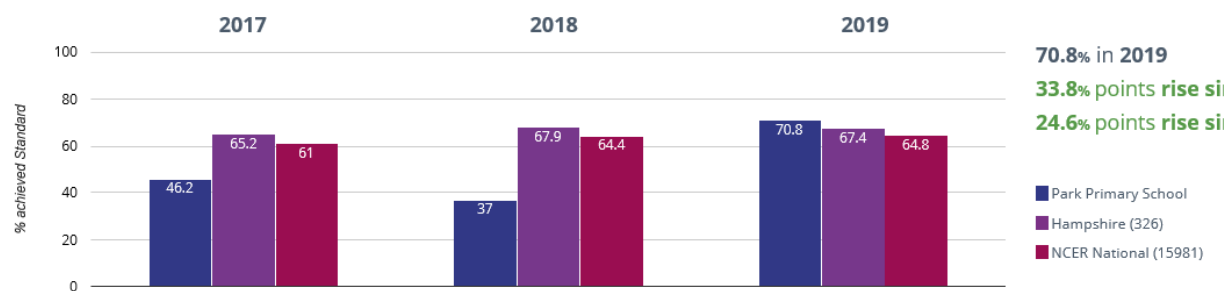

+ Maths - high attainers

4.2% in 2019
3.2% points drop since 2018
15% points drop since 2017

■ Park Primary School
 ■ Hampshire (326)
 ■ NCER National (15981)

+ Maths - average scaled score

102.7 in 2019
3.5 points rise since 2018
1 points drop since 2017

■ Park Primary School
 ■ Hampshire (326)
 ■ NCER National (15981)

? GPS - achieved standard

70.8% in 2019
15.2% points rise since 2018
6.1% points drop since 2017

? GPS - high attainers

12.5% in 2019
5.1% points rise since 2018
22.1% points drop since 2017

? GPS - average scaled score

102.3 in 2019
1.4 points rise since 2018
3.2 points drop since 2017

RWM - achieved standard

70.8% in 2019
33.8% points rise since 2018
24.6% points rise since 2017

RWM - high attainers