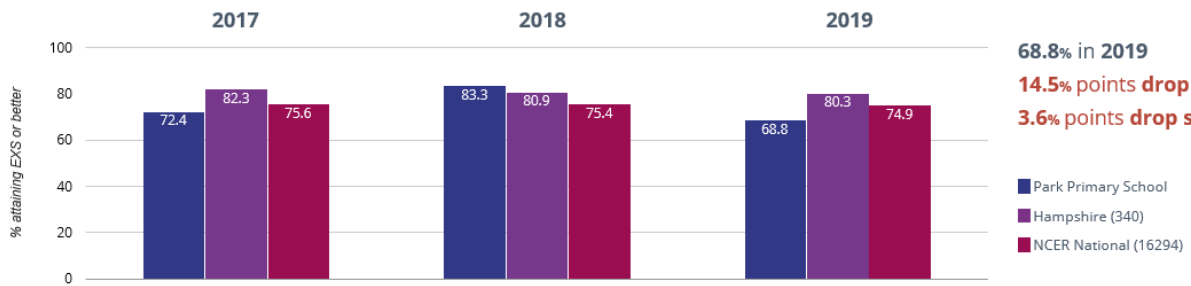

KS1 DATA

Reading - attaining EXS or better