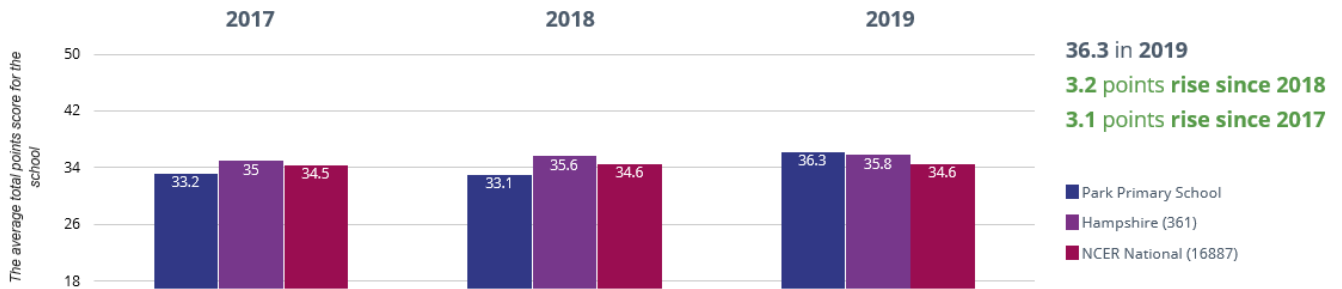

Park Primary School

End of Key Stage Headline Data - 2019

EYFS DATA

★ Good Level Of Development

📈 Average Total Points Score

Year 1 Phonics

📊 Year 1: Working At

KS1 DATA