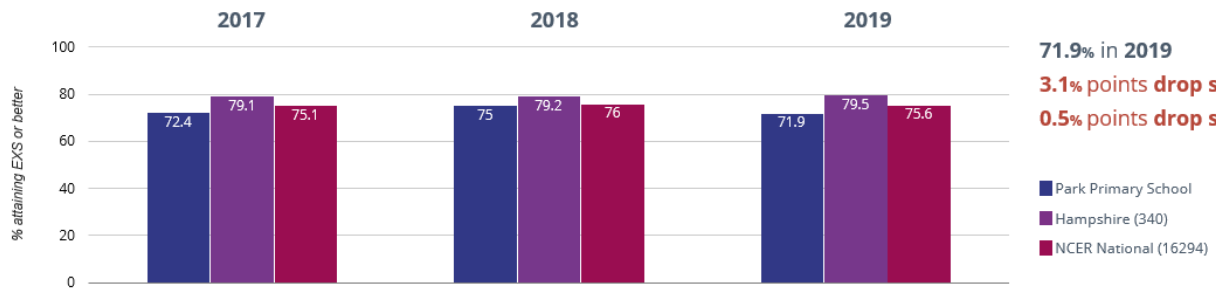

Reading - attaining EXS or better

Reading - attaining GDS

Writing - attaining EXS or better

Writing - attaining GDS

+ Maths - attaining EXS or better

71.9% in 2019
3.1% points drop since 2018
0.5% points drop since 2017

+ Maths - attaining GDS

28.1% in 2019
10.8% points drop since 2018
10.9% points rise since 2017

Science - attaining EXS

78.1% in 2019
2.5% points drop since 2018
1.2% points drop since 2017

RWM - attaining EXS or better